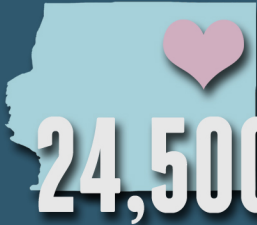

# MEMBER FACTS & IMPACT

240+

Members in the Rock Falls Chamber

OVER 10,000 POTENTIAL CONNECTIONS ARE AVAILABLE WITHIN OUR MEMBERSHIP.

Connect to local businesses, their owners & employees, as well as schools, non-profits, government agencies, and the people they serve.

24,500+ PEOPLE WERE INVOLVED IN A COMMUNITY EVENT ORGANIZED BY THE ROCK FALLS CHAMBER

FREE PROMOTION OPPORTUNITIES FOR MEMBERS

Local Students Annually Start College With Funding From Chamber Ambassadors